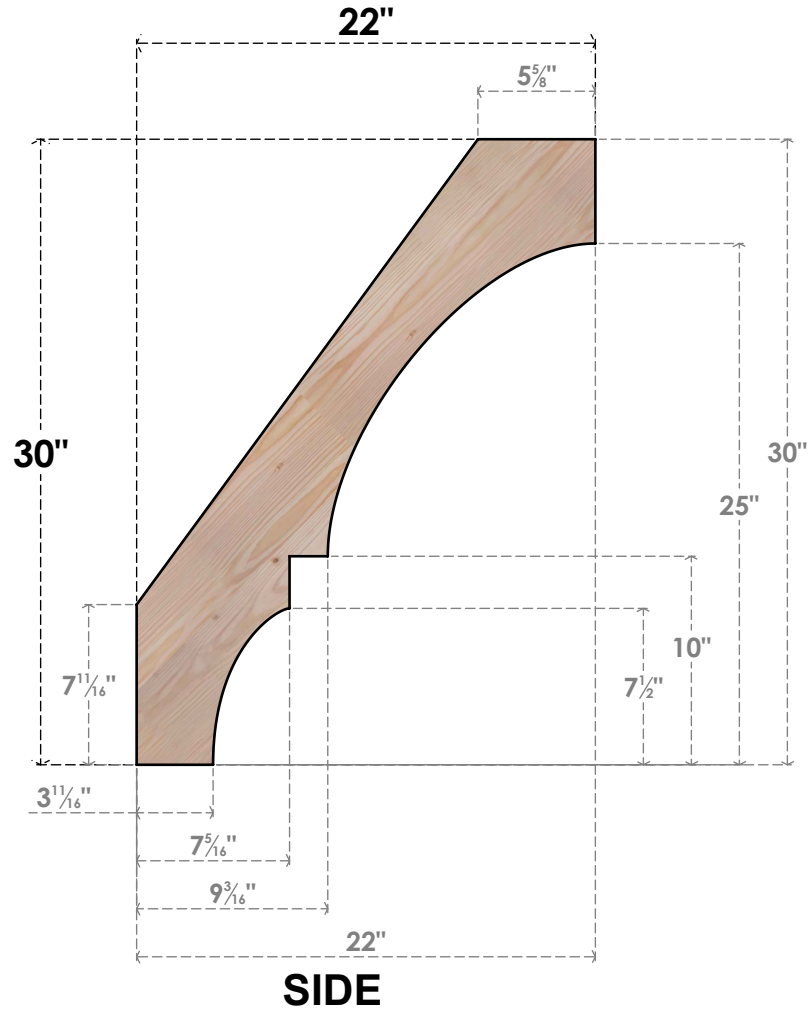

BRC06X22X30BOA00SDF

5 1/2"W X 22"D X 30"H BALBOA SMOOTH BRACE, DOUGLAS FIR

EKENA MILLWORK
 2300 WEST MAIN ST.
 CLARKSVILLE, TX 75426
 TOLL FREE: 866-607-0453
 WWW.EKENAMILLWORK.COM

NOTES

1. INSTALLATION TO BE COMPLETED IN ACCORDANCE WITH MANUFACTURER'S SPECIFICATIONS.
2. DRAWING MAY NOT BE TO SCALE
3. THIS DRAWING IS INTENDED FOR DESIGN AND PLANNING PURPOSES ONLY.
4. ALL INFORMATION CONTAINED HEREIN WAS CURRENT AT THE TIME OF DEVELOPMENT BUT MUST BE REVIEWED AND APPROVED BY THE PRODUCT MANUFACTURER TO BE CONSIDERED ACCURATE.
5. PRODUCTS ARE NOT KILN DRIED. THIS ITEM IS UNIQUE AND WILL CONTAIN THE NATURAL VARIATIONS THAT THE WOOD SPECIES OFFERS. THIS MAY RESULT IN VARIATIONS UP TO 1/4"